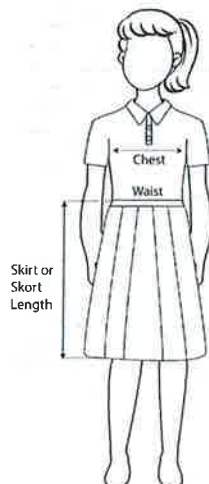

Singapore Chinese Girls' School Purchase of School Uniform

Primary School

All measurements in inches

PINAFORE $10.00 - $14.00

Size	24	26	28	30	32	34	36	38	40	42	44	46	48
Your Chest	22	23	25	26	28	29	30	33	35	37	39	41	43
Your Waist	19	21	22	23	24	25	27	29	31	33	35	37	39
Length	25	26.5	27.5	29.5	31	33	35.5	37.5	39.5	40.5	41.5	42.5	43

SKIRT $10.00 - $12.00

Size	19	20	21	22	23	24	25	26	28	30	32	34	36	38	40
Your Waist	19	20	21	22	23	24	25	26	28	30	32	34	36	38	40
Length	15	15.5	15.5	16.5	18	19	19.5	19.5	20	20	20.5	21	22	22	23

T-Shirt $7.00

Size	24	26	28	30	32	34	36	38	40	42	24	26	28	30	32
Your Chest	21	23	25	27	29	31	33	35	37	39	21	23	25	27	29
Length	19	19.5	21	21.5	23	23.5	24.5	25	25.5	25.5	19	19.5	21	21.5	23

BLOOMERS $7.00

Size	XS	S	M	L	XL	2XL
Your Waist	18-20	20-23	24-27	28-31	32-35	36-39
Length	14	14.5	15	15	15	15.5

SOCKS $2.00

Size	XS	S	M	L	XL	2XL
Est. Foot Size (cm)	17-18	19-20	21-22	23-24	25-26	27-28

JACKET $22.00

Size	1	2	3	4	5	6	7	8	9	10
Your Chest	29	31	33	35	37	39	41	42	43	44

Prepare a cloth measuring tape and ensure that the tape is denominated in international inch value.

1 inch = 2.56cm.

Please visit our Exchange Policy on our website.