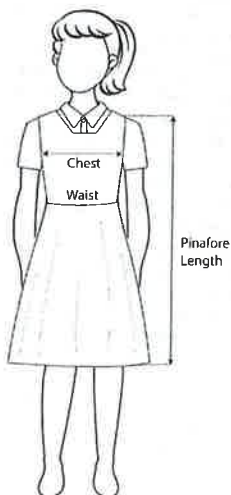

Singapore Chinese Girls' School Purchase of School Uniform

Primary School

All measurements in inches

PINAFORE $10.00 - $14.00

Size	24	26	28	30	32	34	36	38	40	42	44	46	48
Your Chest	22	23	25	26	28	29	30	33	35	37	39	41	43
Your Waist	19	21	22	23	24	25	27	29	31	33	35	37	39
Length	25	26.5	27.5	29.5	31	33	35.5	37.5	39.5	40.5	41.5	42.5	43

SKIRT $10.00 - $12.00

Size	19	20	21	22	23	24	25	26	28	30	32	34	36	38	40
Your Waist	19	20	21	22	23	24	25	26	28	30	32	34	36	38	40
Length	15	15.5	15.5	16.5	18	19	19.5	19.5	20	20	20.5	21	22	22	23

T-Shirt $7.00

Size	24	26	28	30	32	34	36	38	40	42	24	26	28	30	32
Your Chest	21	23	25	27	29	31	33	35	37	39	21	23	25	27	29
Length	19	19.5	21	21.5	23	23.5	24.5	25	25.5	25.5	19	19.5	21	21.5	23

BLOOMERS $7.00

Size	XS	S	M	L	XL	2XL
Your Waist	18-20	20-23	24-27	28-31	32-35	36-39
Length	14	14.5	15	15	15	15.5

SOCKS $2.00

Size	XS	S	M	L	XL	2XL
Est. Foot Size (cm)	17-18	19-20	21-22	23-24	25-26	27-28

JACKET $22.00

Size	1	2	3	4	5	6	7	8	9	10
Your Chest	29	31	33	35	37	39	41	42	43	44

Prepare a cloth measuring tape and ensure that the tape is denominated in international inch value.

1 inch = 2.56cm.

Please visit our Exchange Policy on our website.