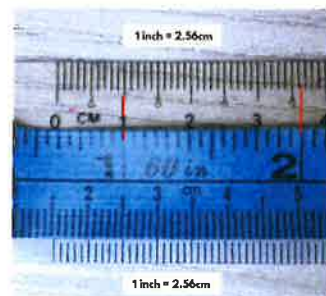

Singapore Chinese Girls' School Purchase of School Uniform

Primary School

All measurements in inches

PINAFORE $10.00 - $14.00

Size	24	26	28	30	32	34	36	38	40	42	44	46	48
Your Chest	22	23	25	26	28	29	30	33	35	37	39	41	43
Your Waist	19	21	22	23	24	25	27	29	31	33	35	37	39
Length	25	26.5	27.5	29.5	31	33	35.5	37.5	39.5	40.5	41.5	42.5	43

SKIRT $10.00 - $12.00

Size	19	20	21	22	23	24	25	26	28	30	32	34	36	38	40
Your Waist	19	20	21	22	23	24	25	26	28	30	32	34	36	38	40
Length	15	15.5	15.5	16.5	18	19	19.5	19.5	20	20	20.5	21	22	22	23

T-Shirt $7.00

Size	24	26	28	30	32	34	36	38	40	42	24	26	28	30	32
Your Chest	21	23	25	27	29	31	33	35	37	39	21	23	25	27	29
Length	19	19.5	21	21.5	23	23.5	24.5	25	25.5	25.5	19	19.5	21	21.5	23

BLOOMERS $7.00

Size	XS	S	M	L	XL	2XL
Your Waist	18-20	20-23	24-27	28-31	32-35	36-39
Length	14	14.5	15	15	15	15.5

SOCKS $2.00

Size	XS	S	M	L	XL	2XL
Est. Foot Size (cm)	17-18	19-20	21-22	23-24	25-26	27-28

JACKET $22.00

Size	1	2	3	4	5	6	7	8	9	10
Your Chest	29	31	33	35	37	39	41	42	43	44

Prepare a cloth measuring tape and ensure that the tape is denominated in international inch value.

1 inch = 2.56cm.

Please visit our Exchange Policy on our website.